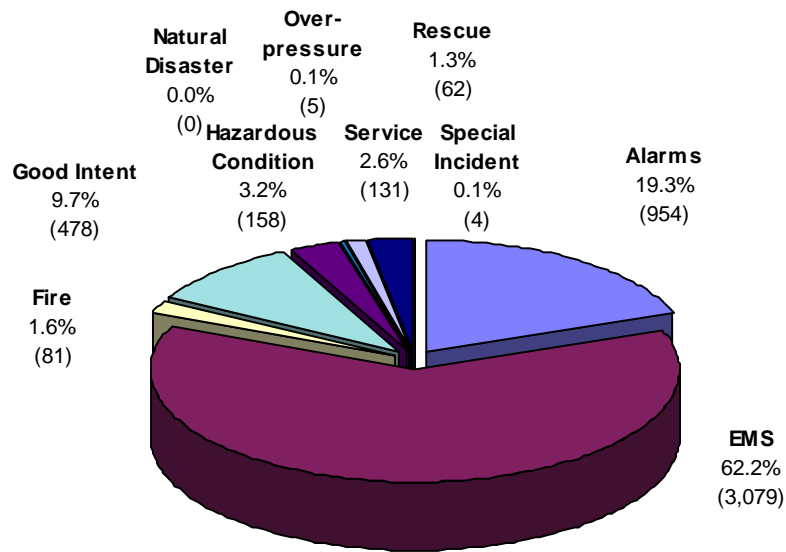

# Incident Report Summary

Park City Fire Service District

1/1/2008 to 12/31/2008

Incidents by Category	2008
Alarms	954
EMS	3,079
Fire	81
Good Intent	478
Hazardous Condition	158
Natural Disaster	-
Overpressure	5
Rescue	62
Service	131
Special Incident	4
<b>Total</b>	<b>4,952</b>