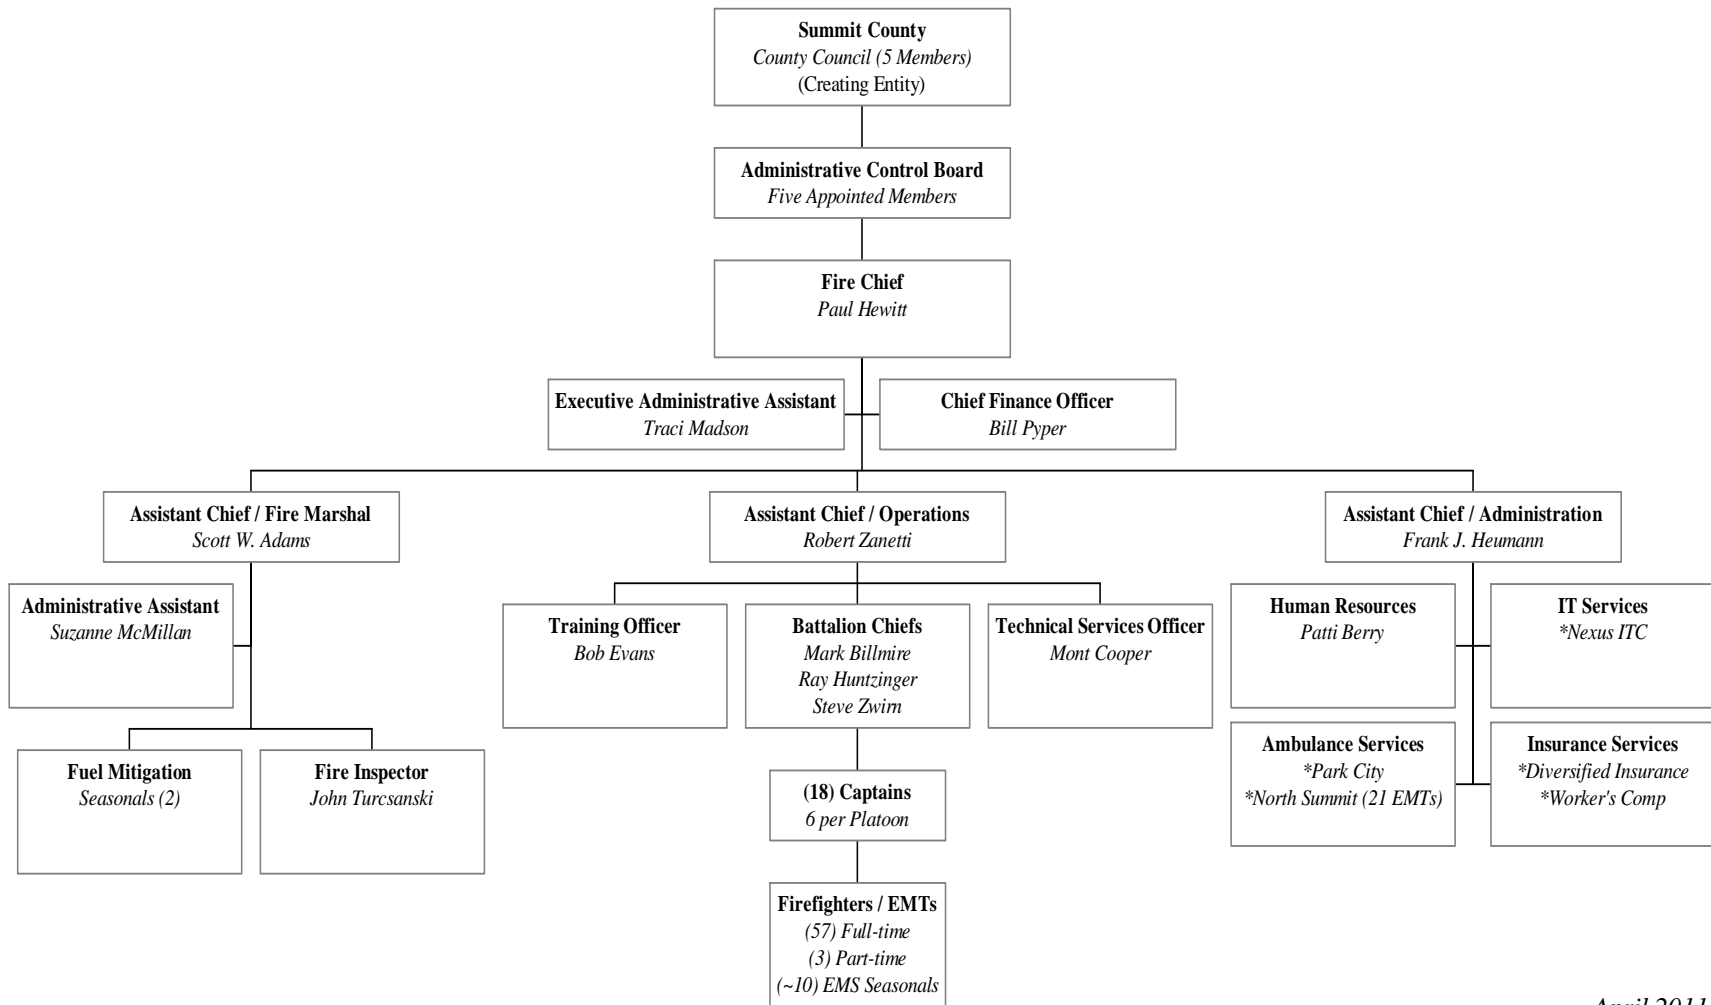

Park City Fire Service District Organizational Chart

Park City Fire Service District Organizational Chart

April 2011